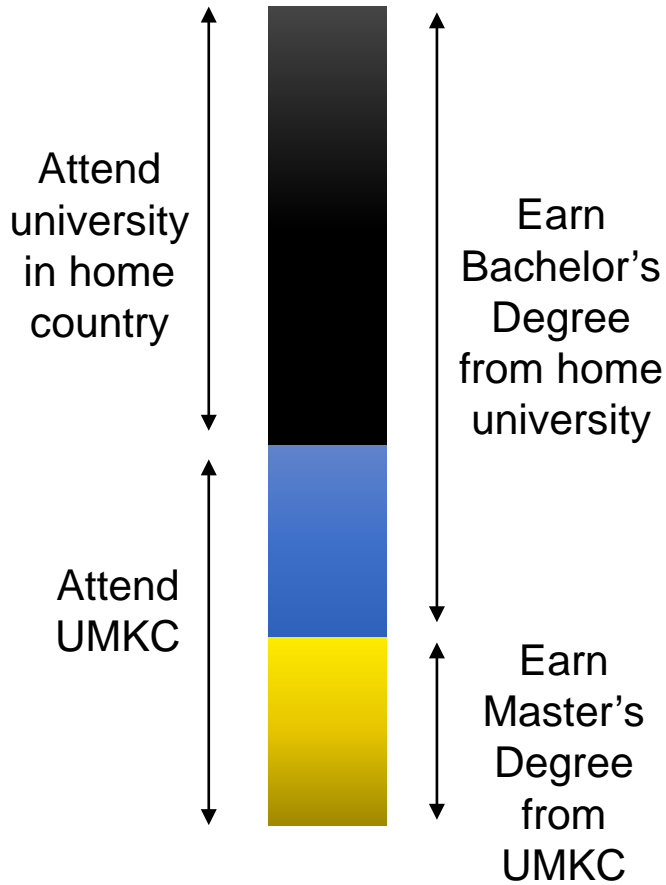

Flight Simulator

Augmented and Virtual Reality

- Wearables
 - VR: Oculus Quest
 - AR: Microsoft HoloLens

Augmented and Virtual Reality

- zSpace
- Idome Immersive 3d
- Looking Glass Immersive Display

Fabrication Shop

- Woodworking
- Metalworking
- CNC Machining

Dean's **International Scholar Award**

\$4,250/semester for undergraduate students

\$4,000/semester for master's students

Reduces tuition to near domestic rates

University Partnership Programs

Example 1: 3+1+1 Program

Degree Partnership Programs

Earn UMKC master's degree

Prepare for your US education at your home university

Learn more from our education partners

Example 2: 1+1.5+0.5 Program