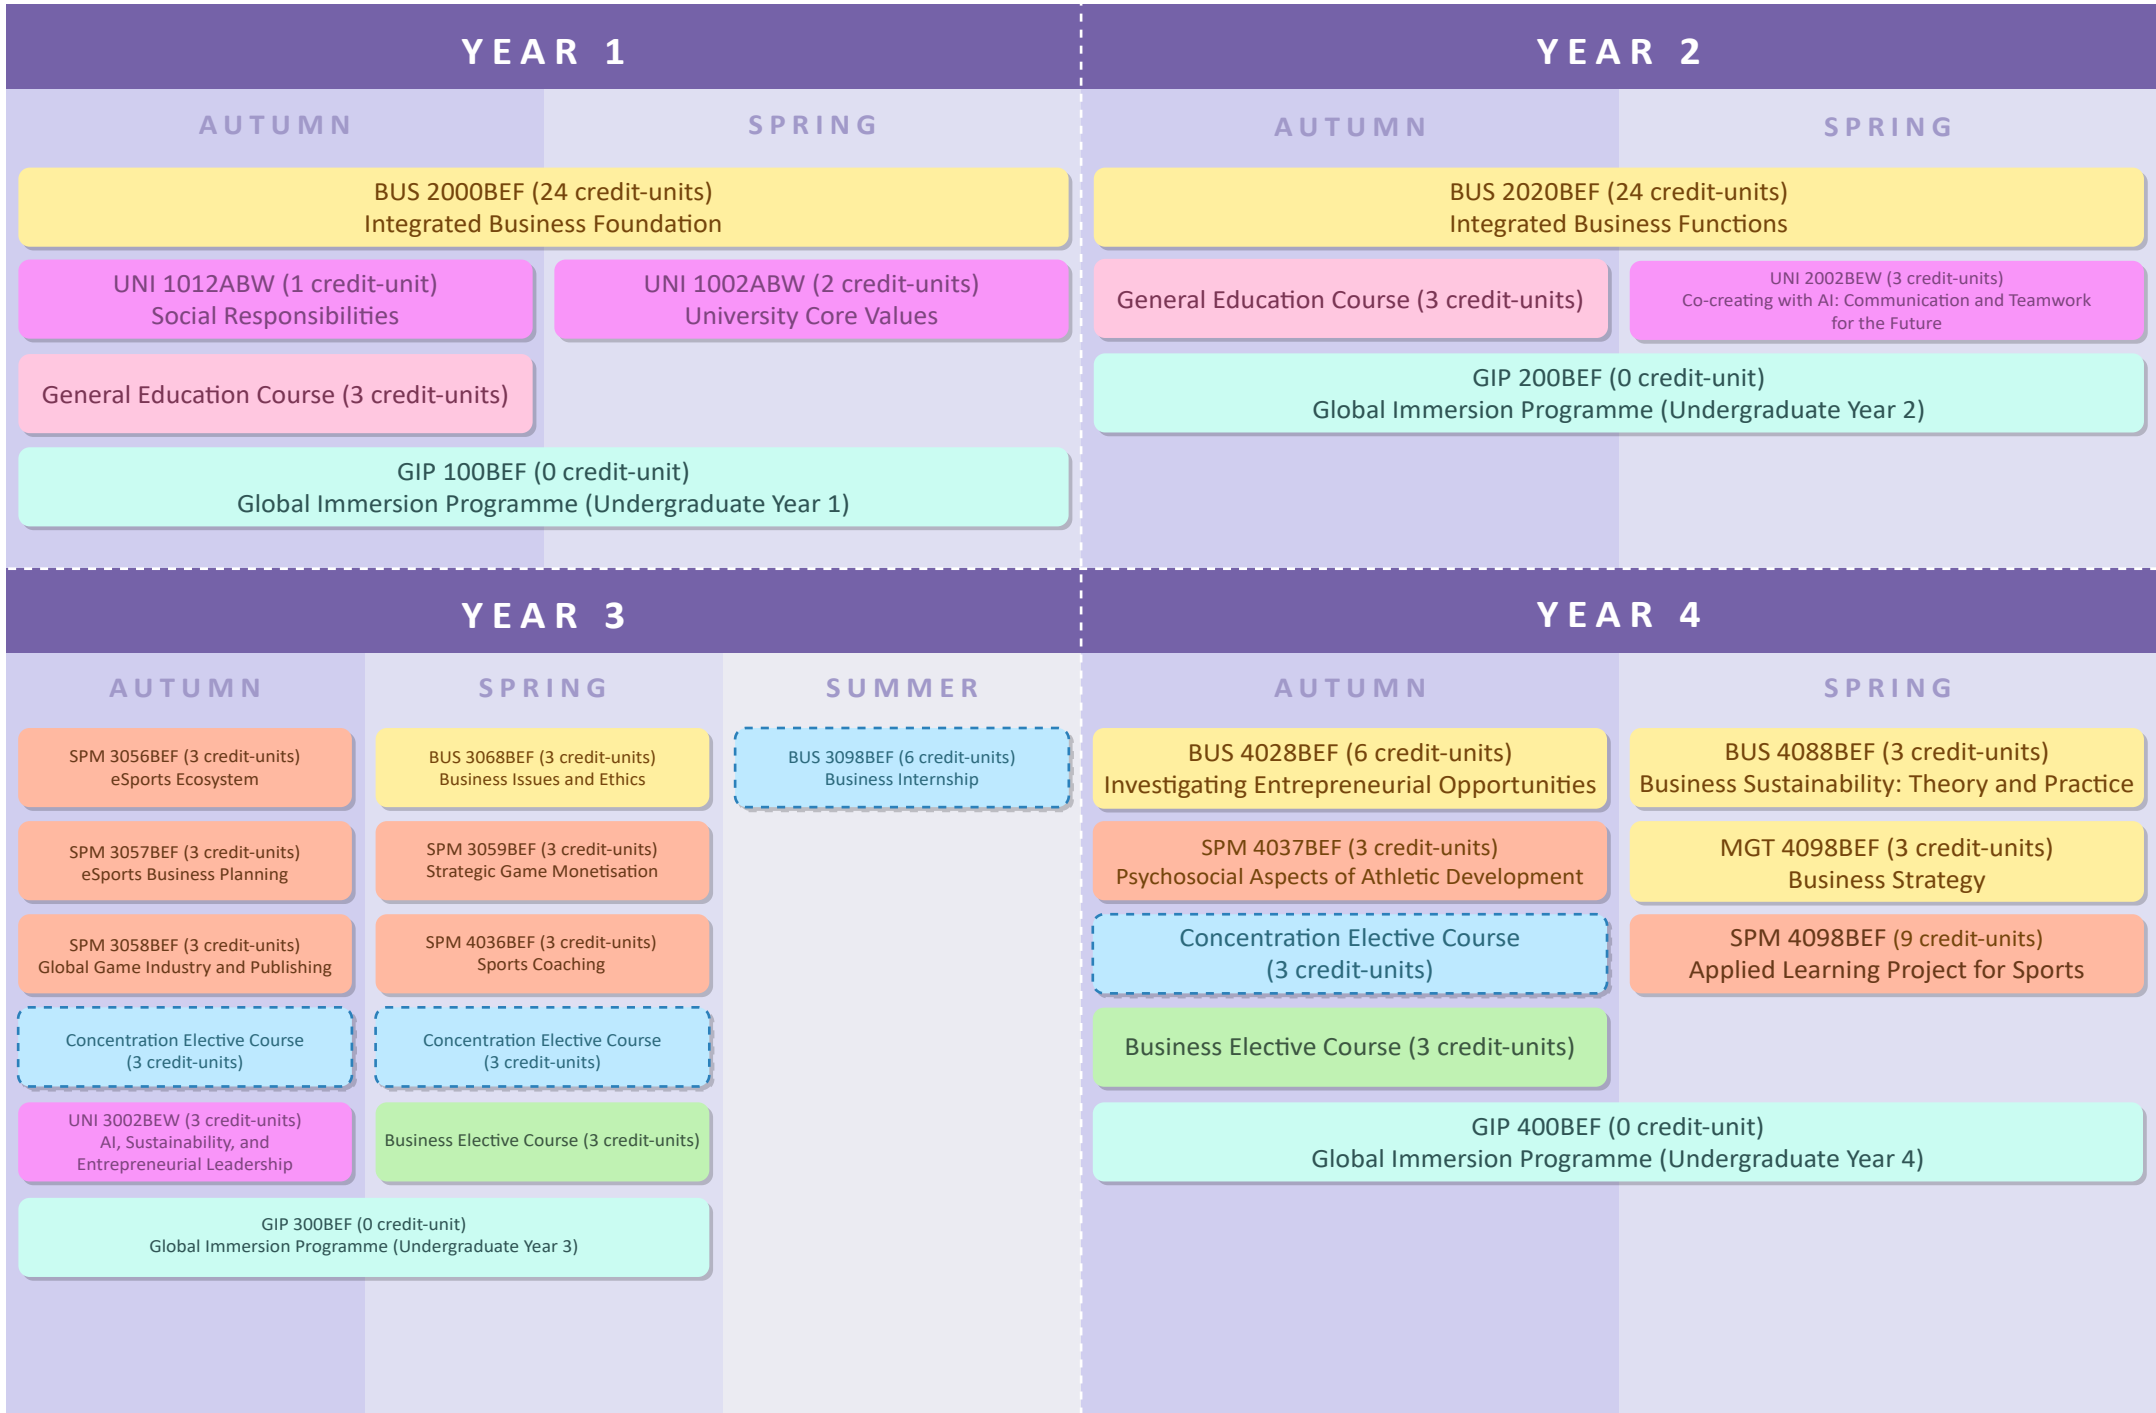

Bachelor of Business Administration with Honours in Sports and eSports Management
Year 1 Entry

- Core Courses
- Concentration Core Courses
- Concentration Elective Courses
- Business Elective Courses
- University Core Courses
- General Education Courses
- GIP Courses

The course offering schedule is subject to change without prior notice. The suggested study plan is for reference only. Please refer to the Advice on Course Selection issued by the Registry for your specific cohort prior to course enrollment.