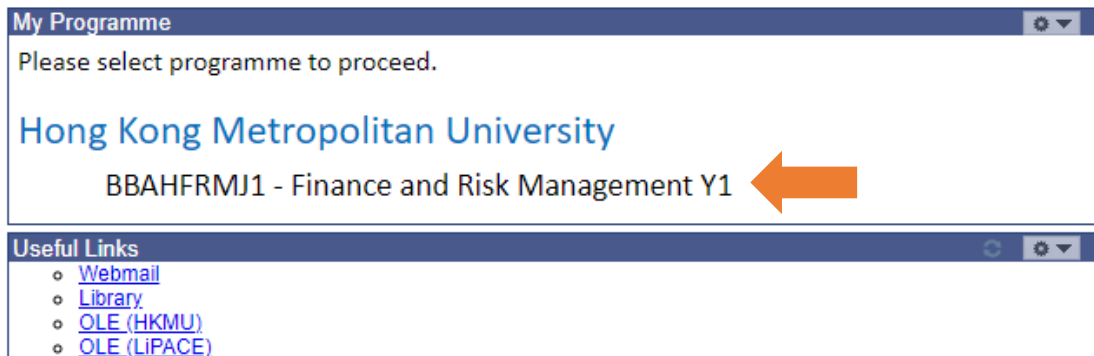

Hong Kong Metropolitan University
User Guide for the Application for the Student Life Enrichment Subsidy Scheme
URL: <https://www.hkmu.edu.hk/MyHKMU>

1. Login [MyHKMU](#)

MyHKMU

2. Select your programme name under “**My Programme**”.