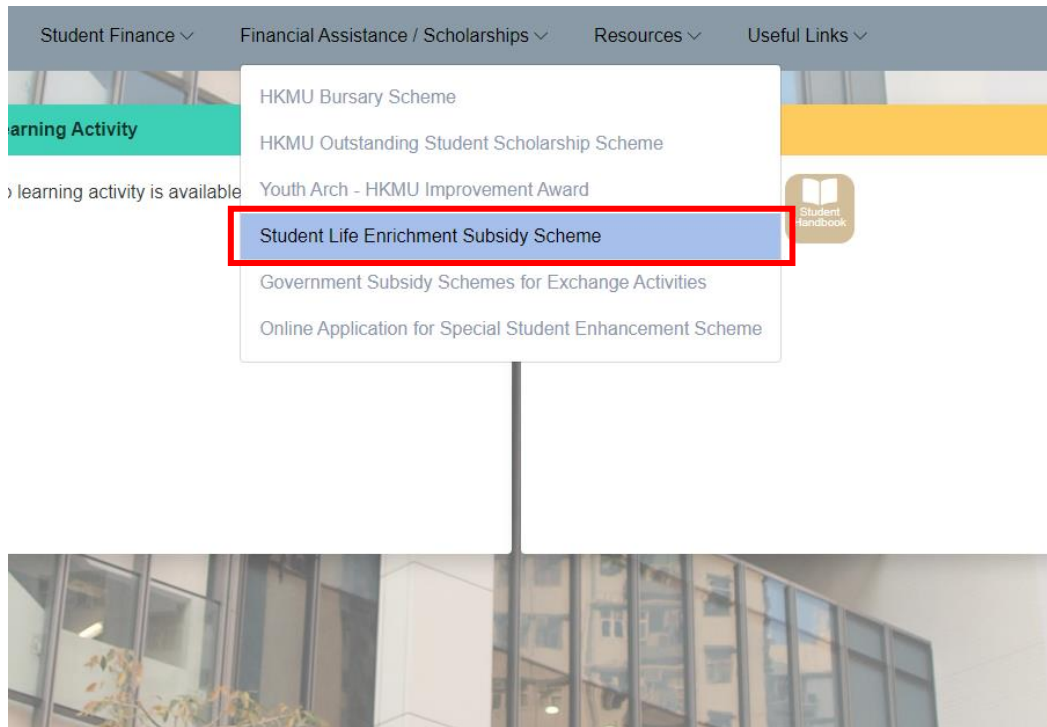

Hong Kong Metropolitan University
User Guide for the Application for the Student Life Enrichment Subsidy Scheme
URL: <https://www.hkmu.edu.hk/MyHKMU>

1. Login [MyHKMU](#)

MyHKMU

2. Select your programme name under “**My Programme**”.

3. Select “**Student Life Enrichment Subsidy Scheme**” under “**Financial Assistance/ Scholarships**” at the top menu bar.

-
- END OF THE USER GUIDE -